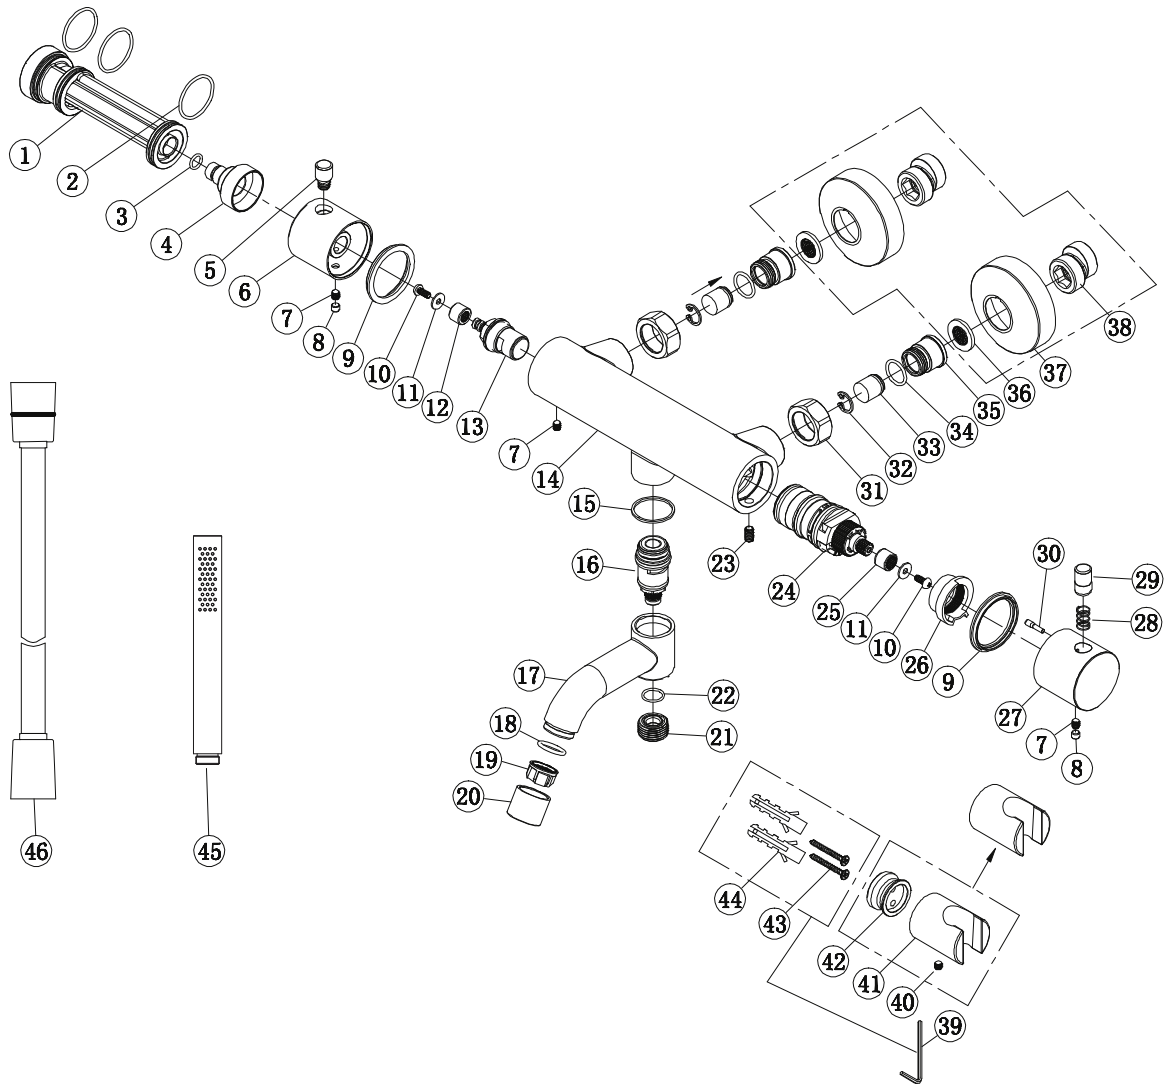

- 1 Core of body
- 2 o ring
- 3 o ring
- 4 house for cartridge
- 5 handwheel bar
- 6 handwheel
- 7 inner hex screw
- 8 separation rubber
- 9 spring washer
- 10 round screw nut
- 11 washer
- 12 splined hub
- 13 cartridge
- 14 body
- 15 washer
- 16 spout cartridge
- 17 bath spout
- 18 o ring
- 19 aerator
- 20 aerator cover
- 21 connector
- 22 o ring
- 23 inner hex screw
- 24 thermostatic cartridge
- 25 drive gear
- 26 temp. limiting ring
- 27 therm. handwheel
- 28 button spring
- 29 handwheel button
- 30 handwheel plug
- 31 foot nut
- 32 c ring
- 33 check valve
- 34 o ring
- 35 connector
- 36 G3/4 washer
- 37 decoration cover
- 38 connector
- 39 inner hex spanner
- 40 inner hex screw
- 41 holder body
- 42 fixing base
- 43 screw
- 44 plastic screw
- 45 handshower
- 46 shower hose

Pleasure 4 Classic

Art no: 20049 RSK: 8245063

Primy
Stainless Steel
Kitchen & Bathroom

Scandtap AB, Olofsdalsvägen 21, 302 41 Halmstad, Sweden
info@scandtap.com, www.scandtap.com